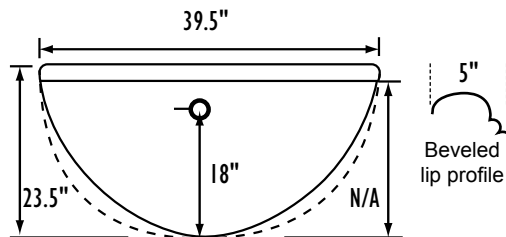

REQUIREMENTS

- Pump Locations: Select 2
- Electrical: three 115v 20AMP GFCI Circuits
- Drain and Grab Bars: Select Color / Finish
- Tub should not be supported by the lip in any way.**
- Level tub & screw or glue EZ Level adjustable legs to sub floor.**
- CUT OUT DIMENSIONS:**
 - OVALS:** A template will be provided
 - RECTANGLES:** Subtract 1" to 1.5" from length & width for hole cut out size

OPTIONAL FEATURES & ACCESSORIES

(Please type in the box below)

Integral Overflow Drain outlet is directly below drain hole

Some standard & most alternate pump locations may stickout past perimeter of the bath 1"-3". NOTE: Graphics may not be to scale. Specifications and features are subject to change without notice and are ± .25". All final measurements should be taken from tub on site. Access 18"x 18" or larger is required for each pump. Consult your contractor for installation requirements.