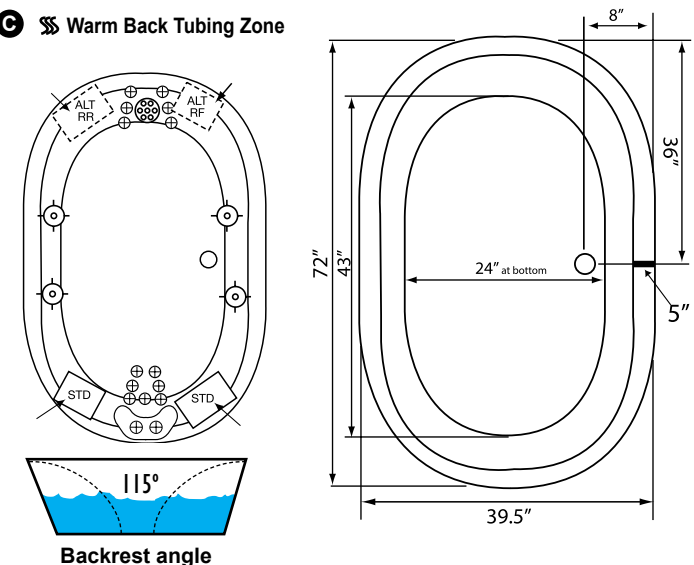

REQUIREMENTS

- Pump Locations: Select 2
- Electrical: three 115v 20AMP GFCI Circuits
- Drain and Grab Bars: Select Color / Finish
- Tub should not be supported by the lip in any way.**
- Level tub & screw or glue EZ Level adjustable legs to sub floor.**
- CUT OUT DIMENSIONS:**
 - OVALS:** A template will be provided
 - RECTANGLES:** Subtract 1" to 1.5" from length & width for hole cut out size

OPTIONAL FEATURES & ACCESSORIES

(Please type in the box below)

Integral Overflow Drain outlet is directly below drain hole

Some standard & most alternate pump locations may stickout past perimeter of the bath 1"-3". NOTE: Graphics may not be to scale. Specifications and features are subject to change without notice and are ± .25". All final measurements should be taken from tub on site. Access 18"x 18" or larger is required for each pump. Consult your contractor for installation requirements.